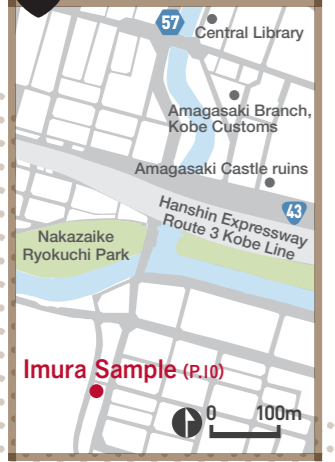

Let's enjoy Amagasaki with an abundance of gourmet foods and culture!

Map of the Castle Town Full of Spirit

- Lodging
- Post office
- Shrine
- Temple
- Convenience store
- Hospital
- Shopping
- Hello Cycling
- Museum
- Parking lot
- National Route
- Elementary school

Hanshin Amagasaki Sta. area 1

Welcome! Information on accommodations

- 
Miyako Hotel Amagasaki
 (Miyako Hotel New Archaic)
 2-7-1 Showa-dori, Amagasaki
 ☎ 06-6488-7777 MAP 1 A-3
- 
Hotel Vischio Amagasaki
 1-4-1 Shioe, Amagasaki
 ☎ 06-6491-0002 MAP 4
- 
Amagasaki Central Hotel
 4-30 Showa Minami-dori, Amagasaki
 ☎ 06-6411-5000 MAP 1 A-2
- 
Y's Hotel Hanshin Amagasaki Ekimae
 1-3 Kanda Kita-dori, Amagasaki
 ☎ 06-6419-0301 MAP 1 A-3
- 
Toyoko Inn Hanshin Amagasaki Ekimae
 19 Misono-cho, Amagasaki
 ☎ 06-6416-1045 MAP 1 B-3
- 
Amagasaki Plaza Hotel Hanshin Amagasaki
 3-27 Kanda Kita-dori, Amagasaki
 ☎ 06-6430-1100 MAP 1 A-2
- 
Hotel First Stay Amagasaki
 5-16-26 Higashinaniwa-cho, Amagasaki
 ☎ 06-6401-3300 MAP 1 A-2
- 
Sun Hotel Amagasaki
 1-26 Miyauchi-cho, Amagasaki
 ☎ 06-6417-1300 MAP 3
- 
Hotel Livemax Amagasaki
 119-1 Nishi Misono-cho, Amagasaki
 ☎ 06-6412-8001 MAP 1 B-2
- 
Takeyasos Inn
 2-85 Miyauchi-cho, Amagasaki
 ☎ 06-6411-2525 MAP 3

Map 2 Hanshin Amagasaki Sta. southern area

Map 3 Hanshin Deyashiki Sta. - Amagasaki Centerpool-Mae Sta. area

Map 4 JR Amagasaki Sta. area

Map 5 Hankyu Tsukaguchi Sta. area

Visit this website for more information on accommodations.
<https://kansai-tourism-amagasaki.jp>