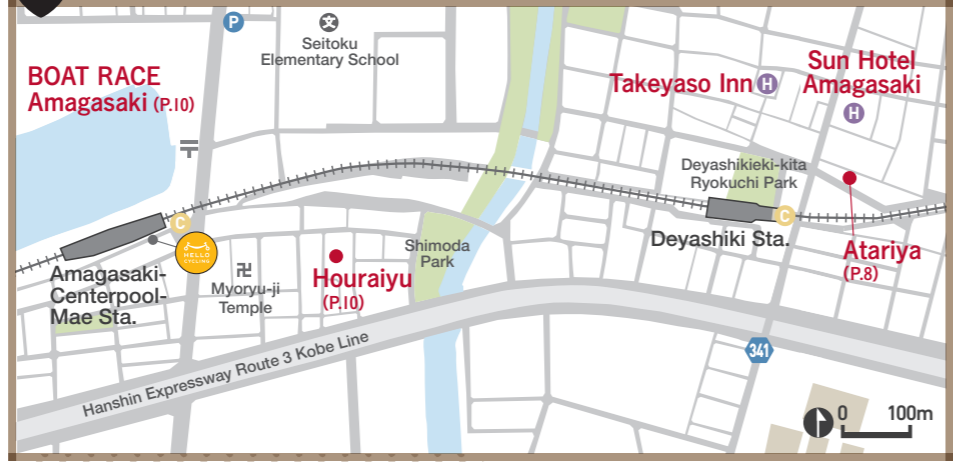

Let's enjoy Amagasaki with an abundance of gourmet foods and culture!

Map of the Castle Town Full of Spirit

- Lodging
- Post office
- Shrine
- Temple
- Convenience store
- Hospital
- Shopping
- Hello Cycling
- Museum
- Parking lot
- National Route
- Elementary school

Hanshin Amagasaki Sta. area 1

Welcome! Information on accommodations

- 
Miyako Hotel Amagasaki
 (Miyako Hotel New Archaic)
 2-7-1 Showa-dori, Amagasaki
 ☎ 06-6488-7777 MAP 1 A-3
- 
Hotel Vischio Amagasaki
 1-4-1 Shioe, Amagasaki
 ☎ 06-6491-0002 MAP 4
- 
Amagasaki Central Hotel
 4-30 Showa Minami-dori, Amagasaki
 ☎ 06-6411-5000 MAP 1 A-2
- 
Y's Hotel Hanshin Amagasaki Ekimae
 1-3 Kanda Kita-dori, Amagasaki
 ☎ 06-6419-0301 MAP 1 A-3
- 
Toyoko Inn Hanshin Amagasaki Ekimae
 19 Misono-cho, Amagasaki
 ☎ 06-6416-1045 MAP 1 B-3
- 
Amagasaki Plaza Hotel Hanshin Amagasaki
 3-27 Kanda Kita-dori, Amagasaki
 ☎ 06-6430-1100 MAP 1 A-2
- 
Hotel First Stay Amagasaki
 5-16-26 Higashinaniwa-cho, Amagasaki
 ☎ 06-6401-3300 MAP 1 A-2
- 
Sun Hotel Amagasaki
 1-26 Miyauchi-cho, Amagasaki
 ☎ 06-6417-1300 MAP 3
- 
Hotel Livemax Amagasaki
 119-1 Nishi Misono-cho, Amagasaki
 ☎ 06-6412-8001 MAP 1 B-2
- 
Takeyasos Inn
 2-85 Miyauchi-cho, Amagasaki
 ☎ 06-6411-2525 MAP 3

Map 2 Hanshin Amagasaki Sta. southern area

Map 3 Hanshin Deyashiki Sta. - Amagasaki Centerpool-Mae Sta. area

Map 4 JR Amagasaki Sta. area

Map 5 Hankyu Tsukaguchi Sta. area

Visit this website for more information on accommodations.
<https://kansai-tourism-amagasaki.jp>